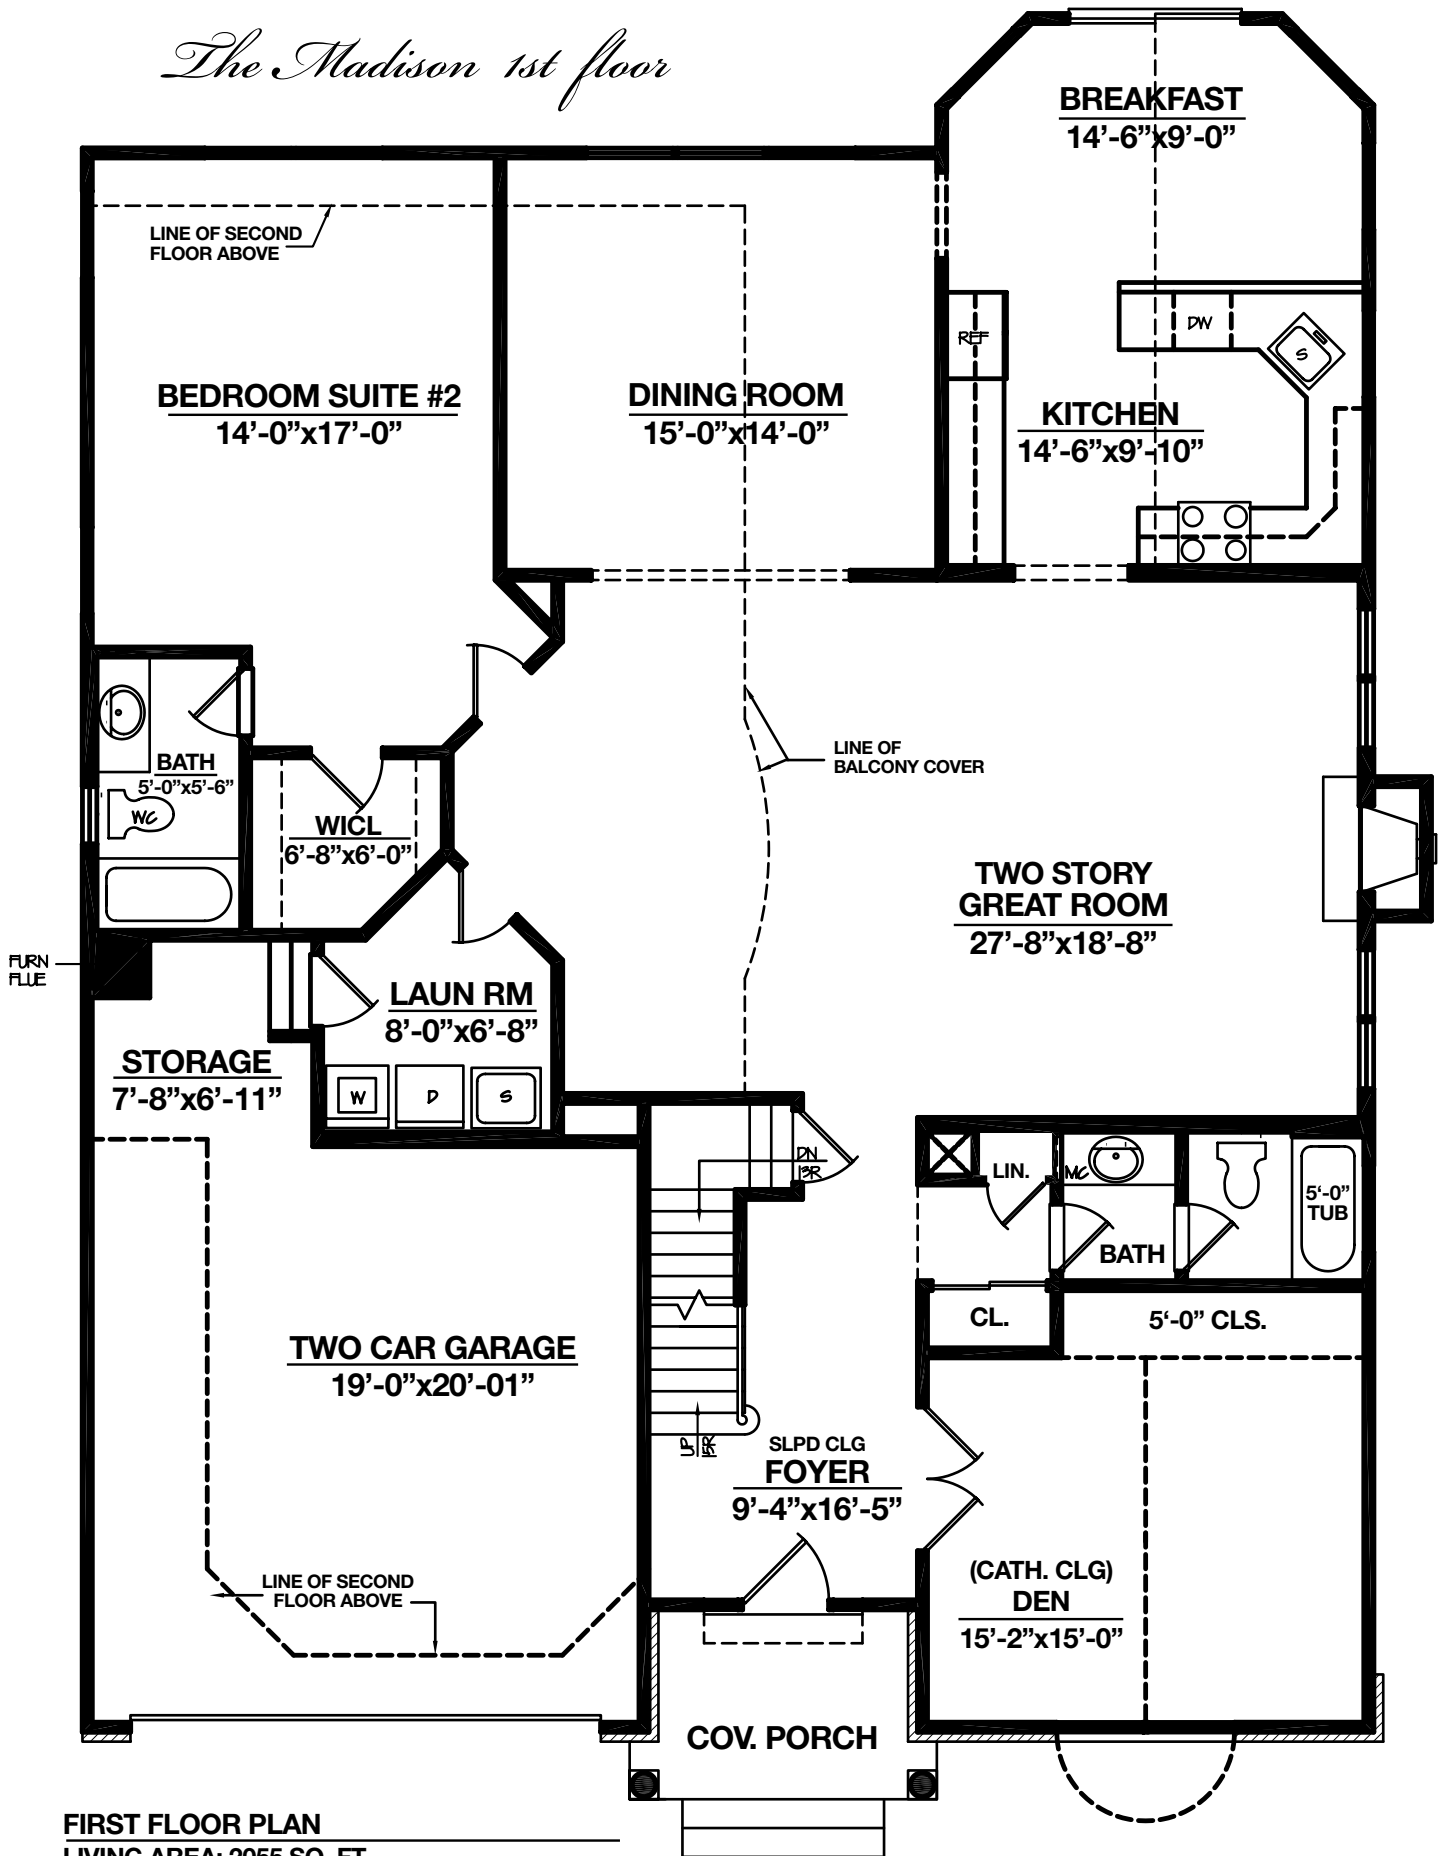

The Madison 1st floor

FIRST FLOOR PLAN

LIVING AREA: 2055 SQ. FT.

GARAGE AREA: 451 SQ. FT.

TOTAL LIVING AREA: 3045 SQ. FT.

All dimensions are approximate