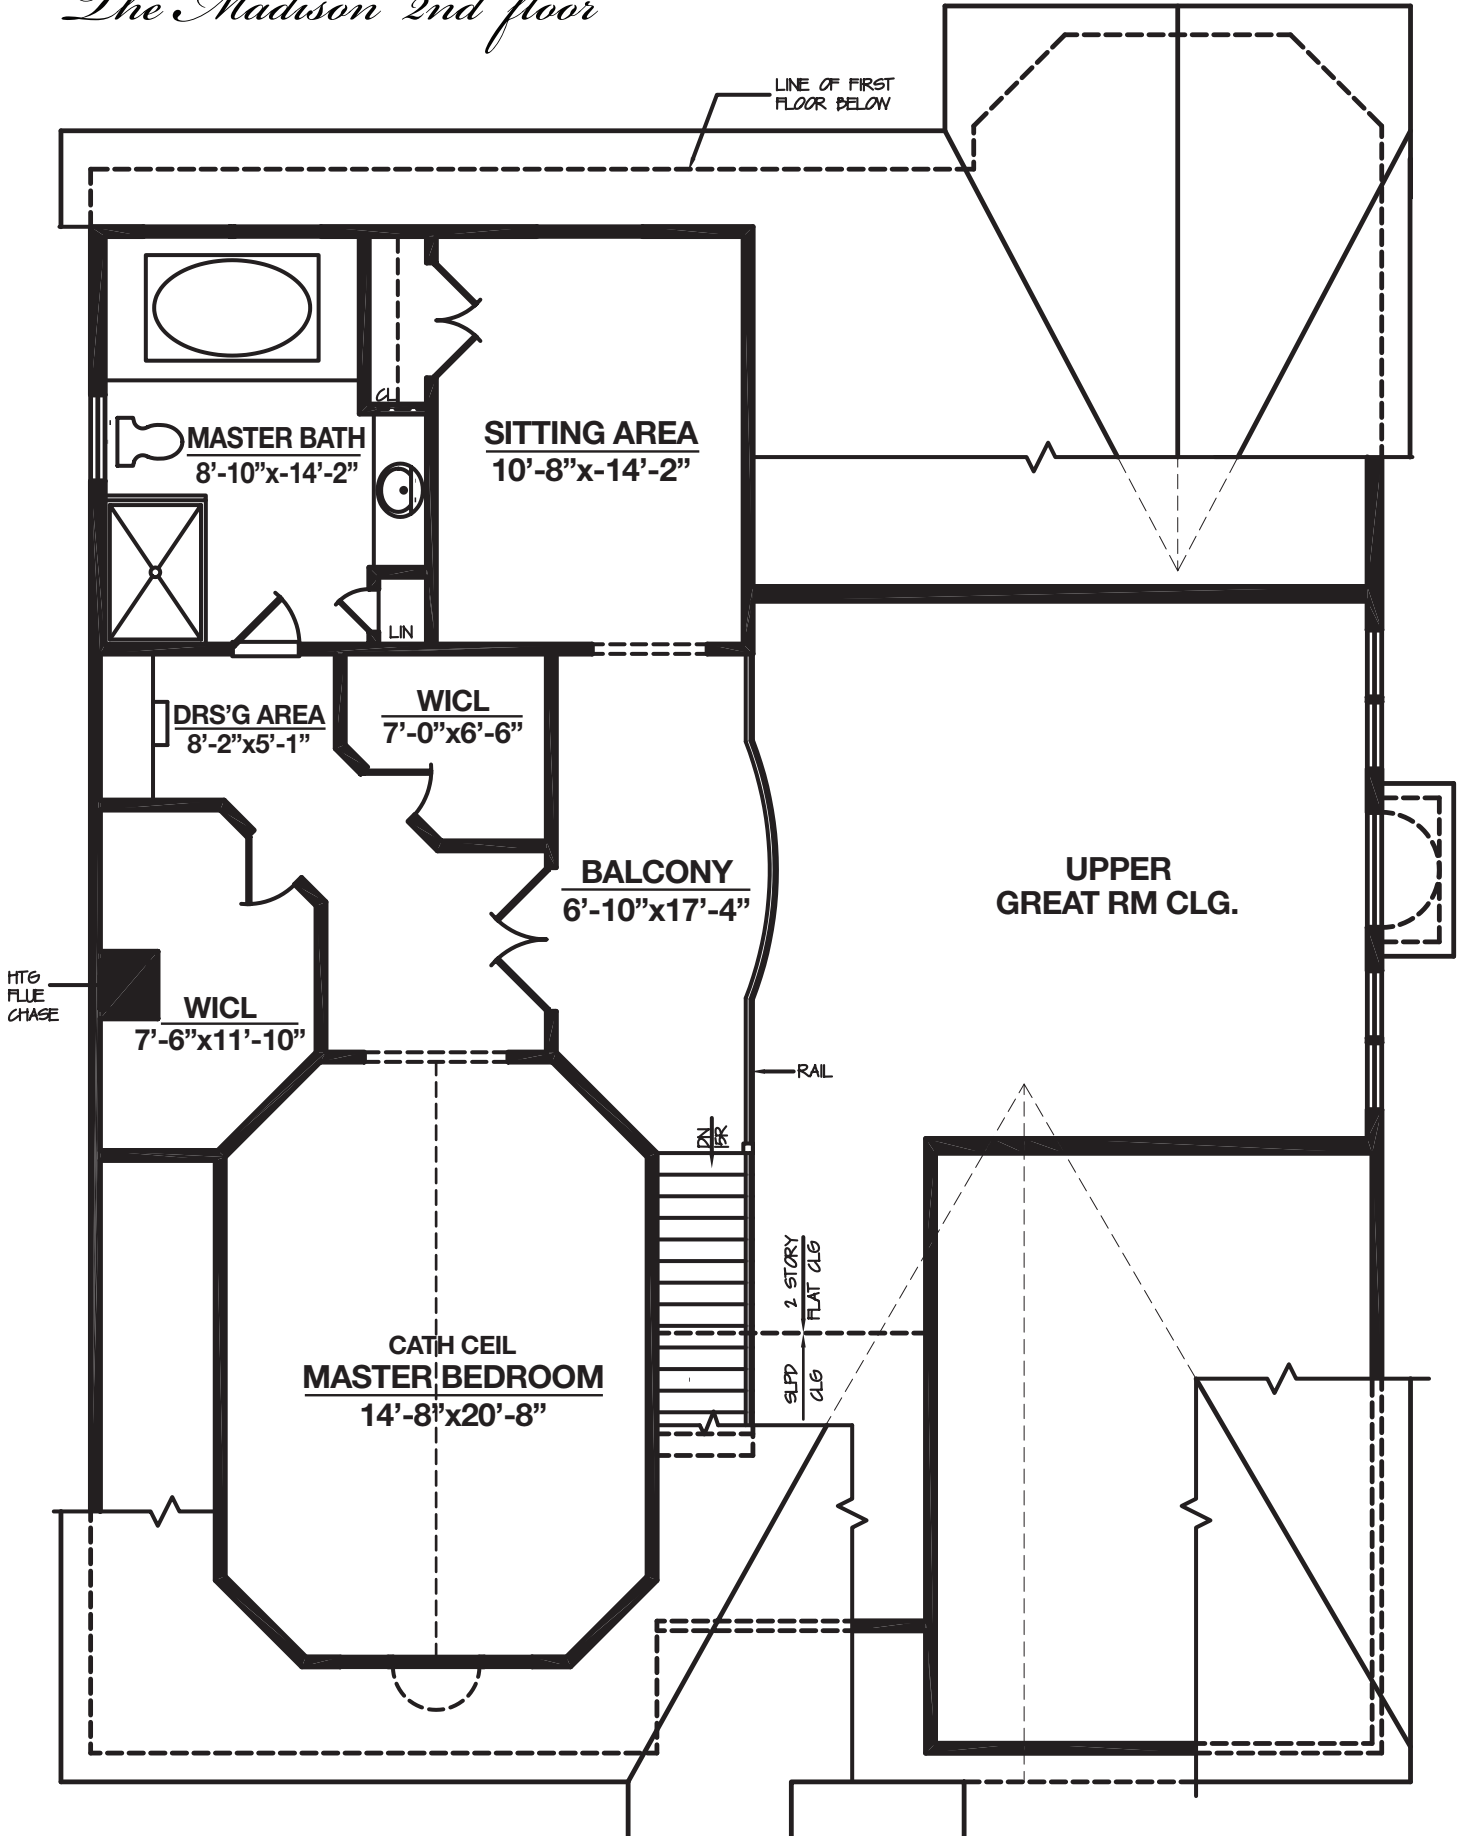

*The Madison 2nd floor*

**SECOND FLOOR PLAN**  
**LIVING AREA: 1010 SQ. FT.**  
All dimensions are approximate